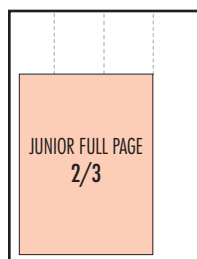

INSIDE TENNIS FULL-PAGE (w x h)

TRIM: **9.375" x 12.375"** ($9\frac{3}{8}" \times 12\frac{3}{8}"$)

SAFETY: leave 1/4" safety around edges to avoid clipping.

BLEED: extend image a 1/4" off each edge for bleeding.

SPREAD: the 2-page trim is 18.75" x 12.375"

AD DIMENSIONS - FRACTIONALS (w x h)

Please make borders to these exact dimensions. Production charges may be incurred if Inside Tennis is required to re-size incorrect ad files.
Editorial layout is 4-column. Some additional shapes & bleeds available, please consult our Complete Ad Sizes list for details.

2/3-PAGE:
6.4375" x 8.6875"

1/2-PAGE:
8.625" x 5.6875"

1/3-PAGE:
6.4375" x 5.6875"

1/8-PAGE:
2" x 5.6875"

1/4-PAGE:
4.25" x 5.6875"

1/6-PAGE:
4.25" x 3.6875"

1/16-PAGE:
2" x 2.75"

AD DEADLINES