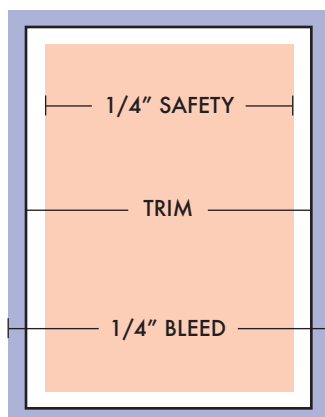

Inside Tennis 2010 ADVERTISING MATERIAL SPECIFICATIONS

Complete in-house creative services are available including copywriting, design, and layout. Call for details.
For our January Yearbook issue, please consult our Yearbook Specifications as ad sizes are different.

INSIDE TENNIS FULL-PAGE (w x h)

TRIM: **9.375" x 12.375"** ($9\frac{3}{8}" \times 12\frac{3}{8}"$)

SAFETY: leave 1/4" safety around edges to avoid clipping.

BLEED: extend image a 1/4" off each edge for bleeding.

SPREAD: the 2-page trim is 18.75" x 12.375"

AD DIMENSIONS - FRACTIONALS (w x h)

Please make borders to these exact dimensions. Production charges may be incurred if Inside Tennis is required to re-size incorrect ad files.
Editorial layout is 4-column. Some additional shapes & bleeds available, please consult our Complete Ad Sizes list for details.

2/3-PAGE:
6.4375" x 8.6875"

1/2-PAGE:
8.625" x 5.6875"

1/3-PAGE:
6.4375" x 5.6875"

1/8-PAGE:
2" x 5.6875"

1/4-PAGE:
4.25" x 5.6875"

1/6-PAGE:
4.25" x 3.6875"

1/16-PAGE:
2" x 2.75"

AD DEADLINES